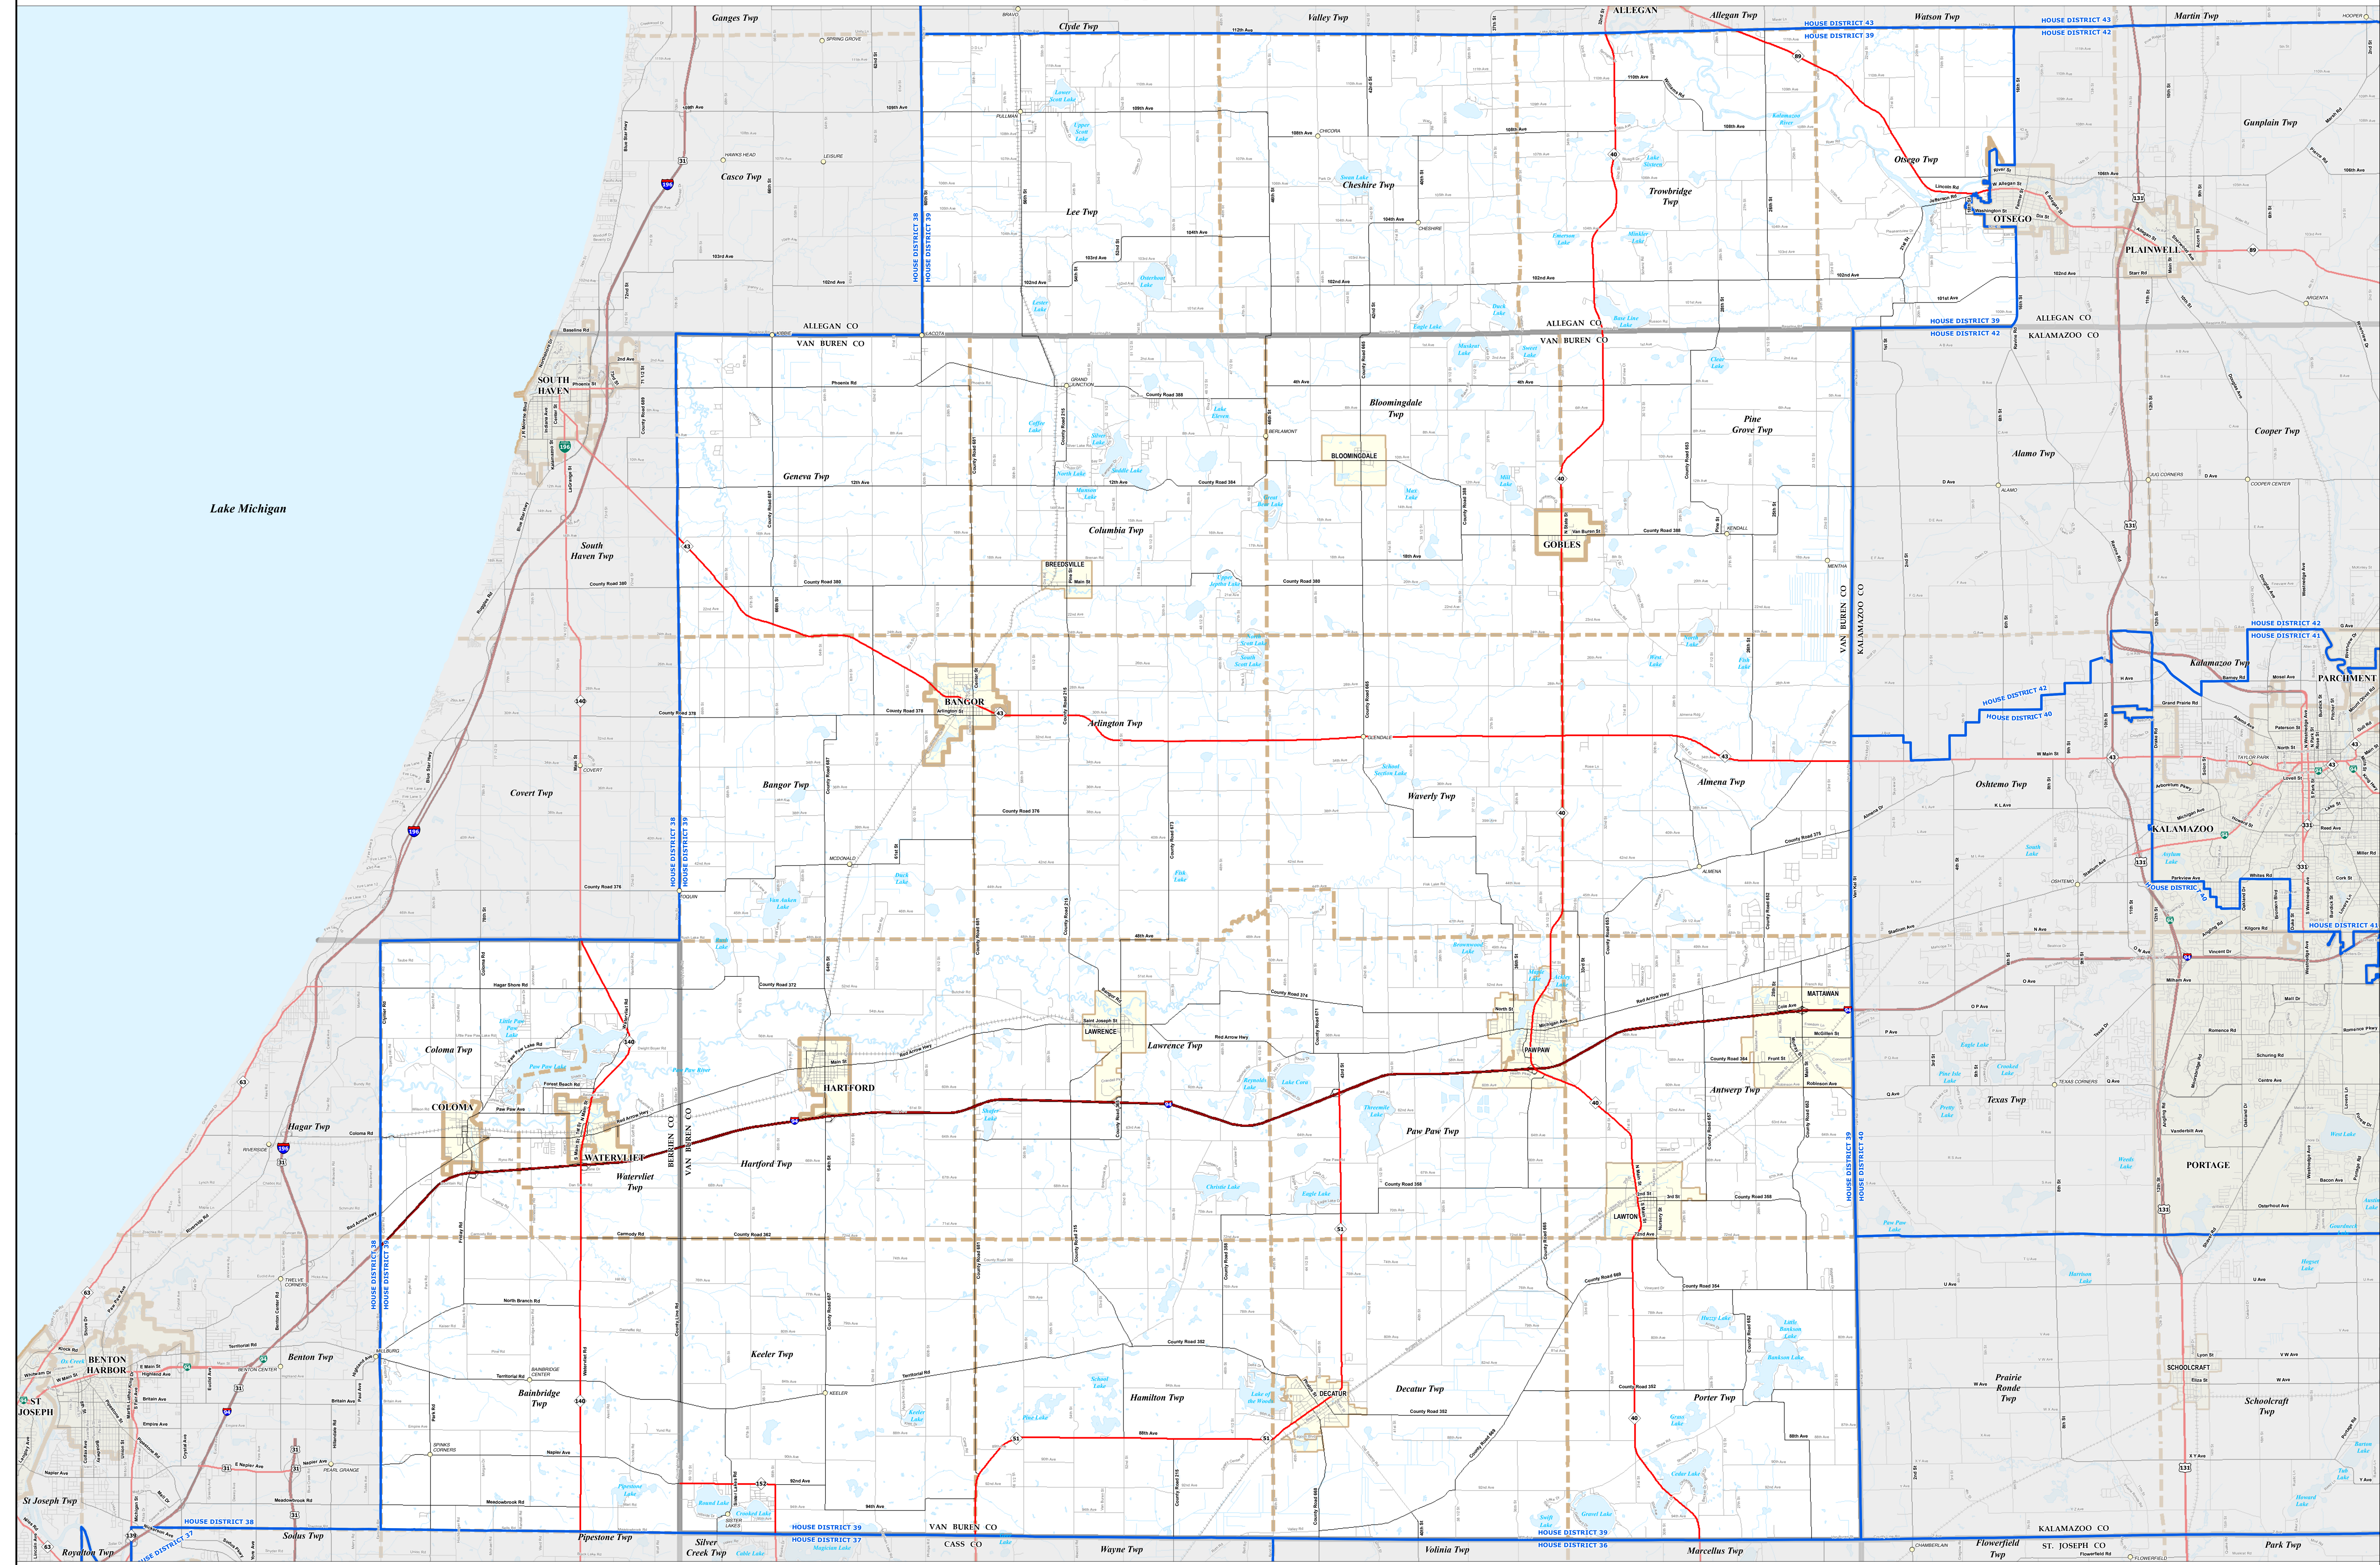

MICHIGAN STATE HOUSE DISTRICT 39

2021 Apportionment Plan

0 1 2 Miles

Legend			
	House District		Freeway
	Township		Highway
	City		Primary Road
	Village		State
	Unincorporated Place		Local Road
			Railroad
			Water Feature
			River, Stream, or Drain